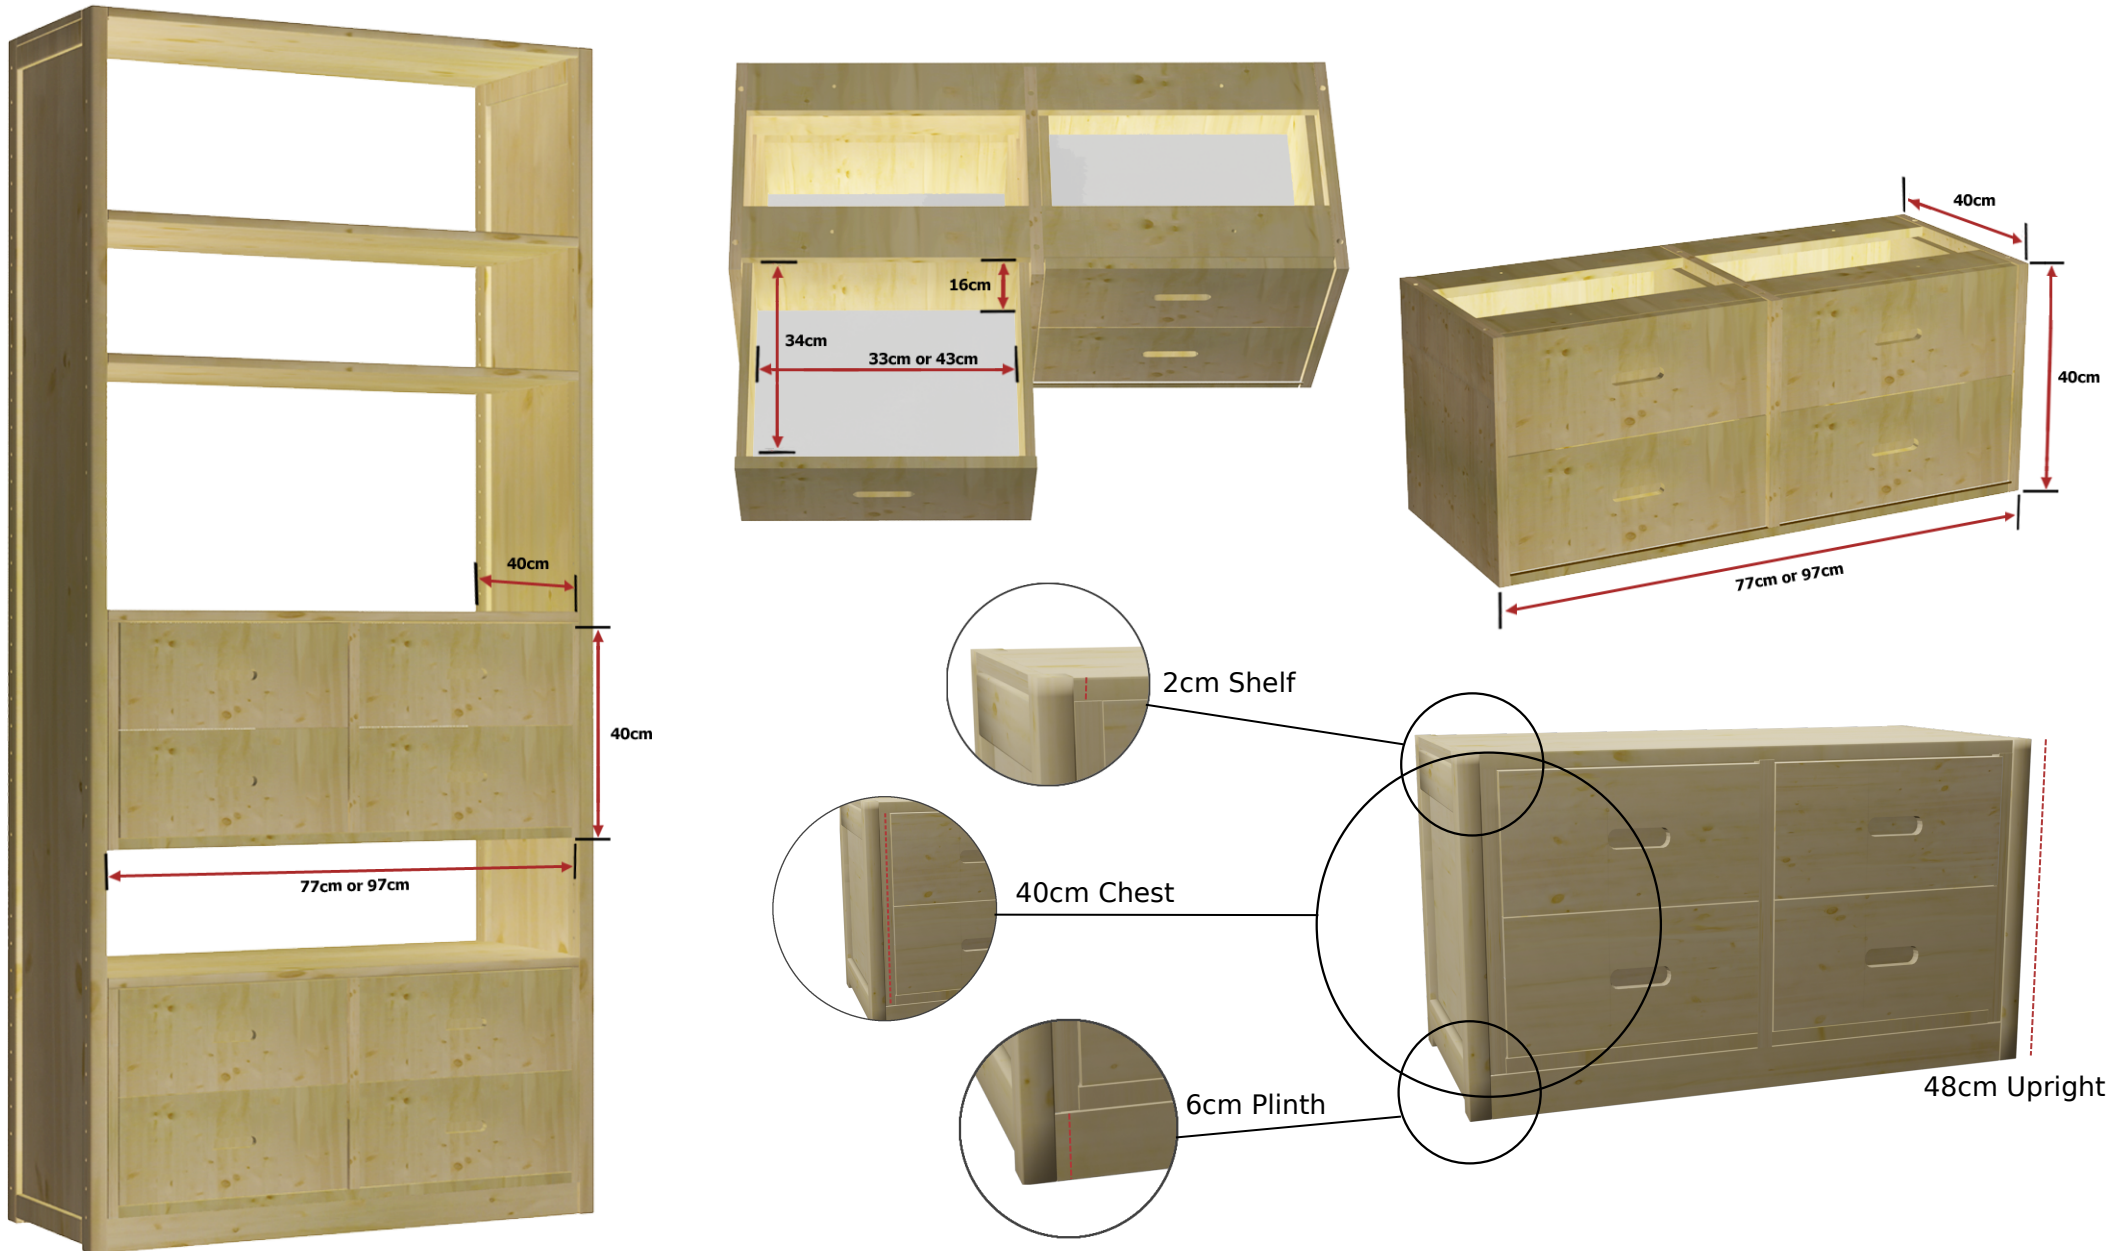

Available in 80cm or 100cm widths

2x Plinths are required when a chest is sitting on the floor